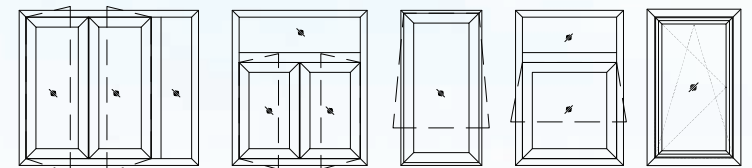

D Handle with key

Product specifications (size)

Max Sash Height (mm): 3000

Glass Range (mm): 6-26

Sightline (mm): Up to 20

Popular typologies

ALUMINUM INDO PREMIUM CASEMENT SERIES

Megastar windows are made of superior quality material, giving durability to your beautiful home and also take care of mother earth by not using wood.

- Max Sash Height (mm): 3000
- Glass thickness (mm): 5-40
- Sightline (mm): Frame - 49, Window sash - 74, Door sash - 100

Popular typologies

ALUMINUM INDO SLIDING SERIES

We have designed them to enhance the ventilation of your pretty home. These windows are made up of high-quality material making it the strongest.