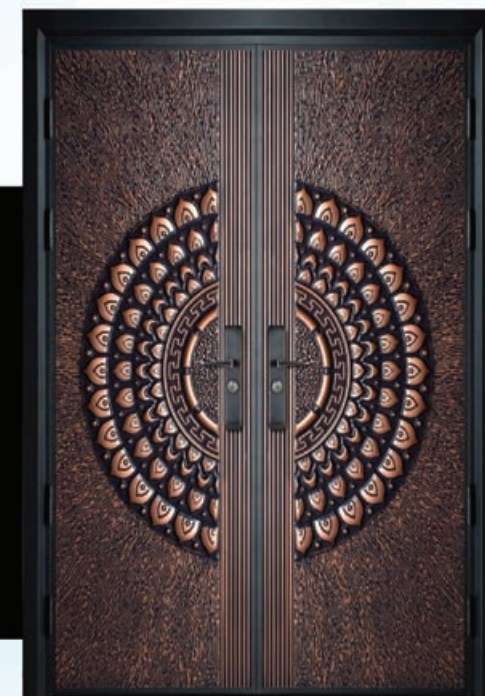

DESIGNER DOUBLE DOOR

PARITOSH

PM 2222

2100x1500x100 mm

2400X1500X100 mm

2400x1800x100 mm