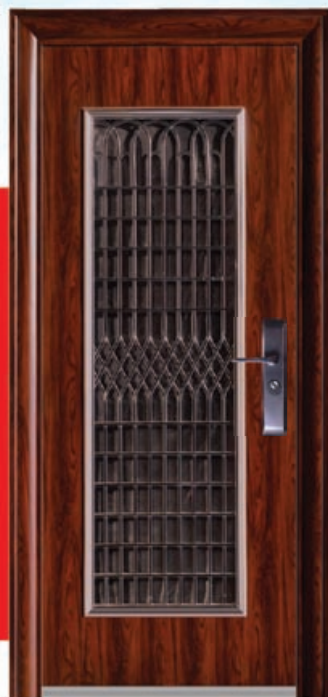

TWIN DOORS

These doors are specially designed to enhance the aesthetics of your beautiful home. They are not only pretty but have several other qualities too such as termite-proof, weather-proof etc.

**FRONT MESH DOOR VIEW
WITH STEEL GRILL**

ATHULYA

Single Twin Door

AT 11111 / AT 22222

2100x960x70 mm

2100x1050x70 mm

2100x1500x70 mm

2400x960x70 mm

2400x1050x70 mm

2400x1500x70 mm