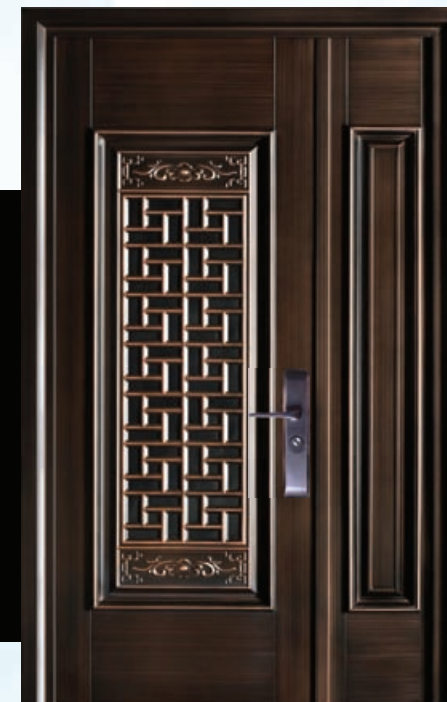

VASUDHA COPPER FINISH

VS 01

2100x1200x100 mm

2400X1200X100 mm