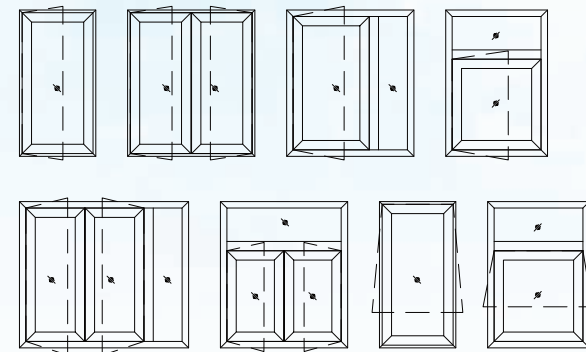

Max Sash Height (m): 2700

Glass Range (mm): 6-20

Sightline (mm): 95 (frame + shutter)

Popular typologies

TERMITE PROOF ! ANTI THEFT

A. K. MODERN OVERSEAS

12/457, Pandav Nagar, Opp. Milan Marriage Home,
Delhi-Saharanpur Road, Baraut (Baghpat) 250611 (UP)