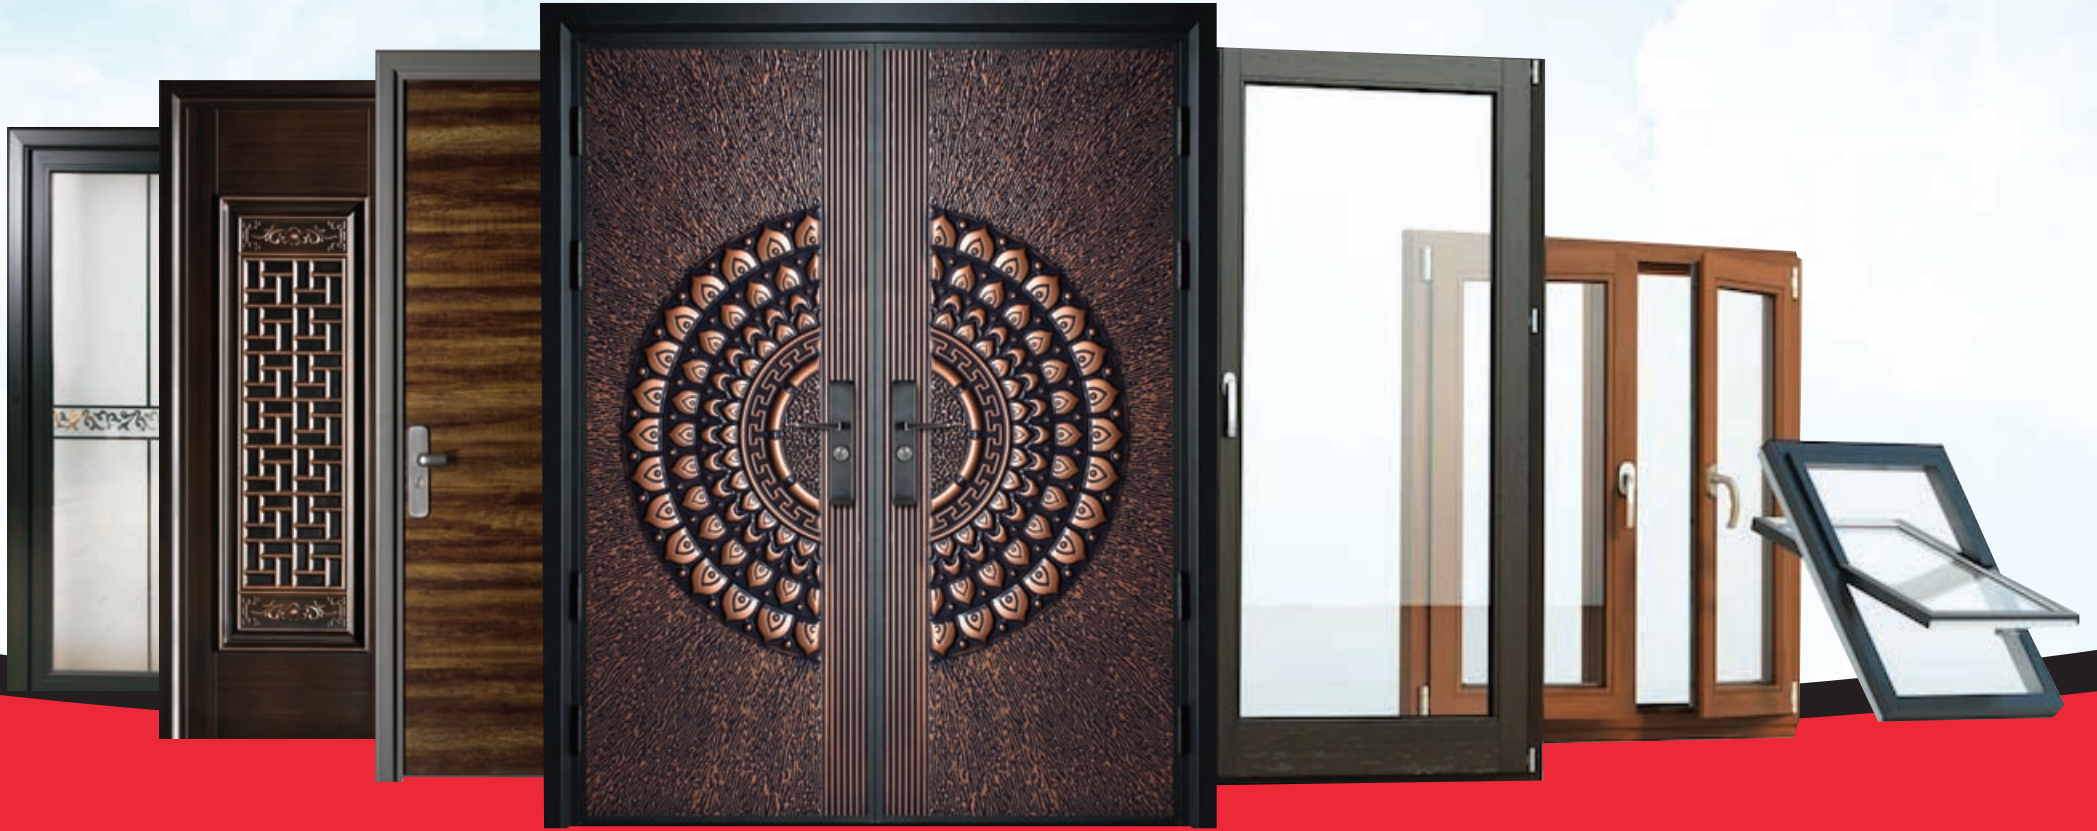

चौखट सहित ! दीमक रहित !

**MODERN STEEL DOORS AND ALUMINIUM WINDOWS
FOR YOUR PERFECT HOME**

www.megastardoors.com | TOLL FREE : 18008896933