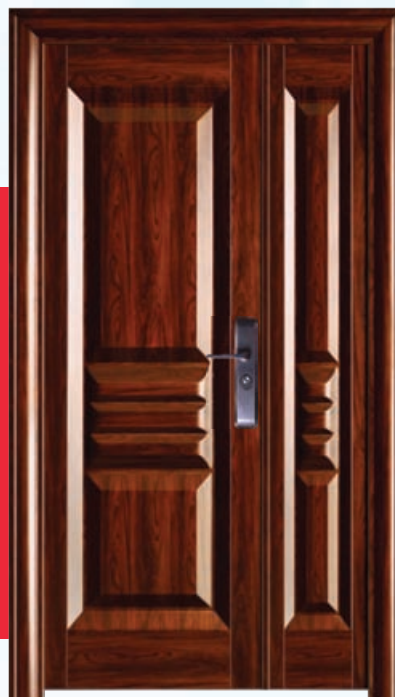

PANASH

PN 333
2100x1200x70 mm
2400X1200X70 mm

PANASH