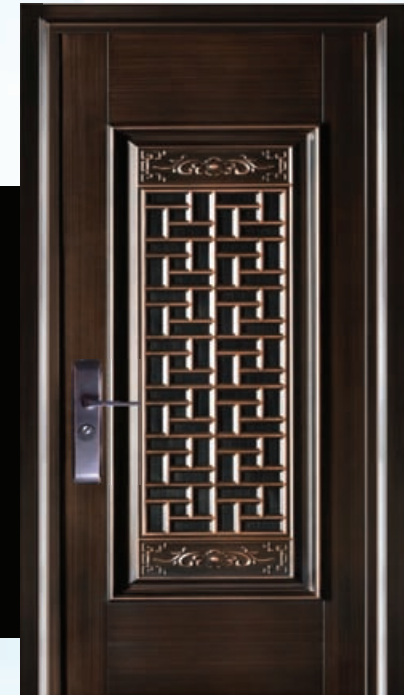

VASUDHA COPPER FINISH

VS 01

2100x960x100 mm
2100x1050x100 mm
2400X1050X100 mm